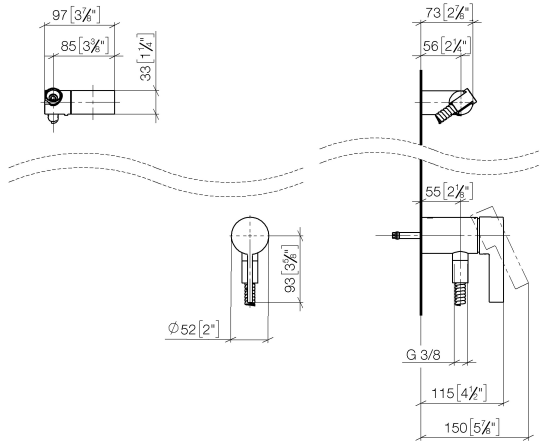

Concealed single-lever mixer with integrated shower connection with hand shower set without hand shower - Chrome

IMO

36 002 970

- metal shower hose 1750mm with integrated anti-twist protection
- This article does not include a hand shower!**
Intrinsic protection against back flow.

Required miscellaneous

	Concealed wall mounting - •max. recess depth 105 mm •min. recess depth 80 mm	35 050 970 90
--	---	---------------

Required miscellaneous

	Hand shower - Chrome	28 012 979-00
--	-----------------------------	---------------

Concealed single-lever mixer with integrated shower connection with hand shower set without hand shower - Chrome

IMO

36 002 970
mm [inches]

Certificates

Belgaqua_21-025- WRAS_2011027. LGA_29928.
27_1.

36 002 970

Spare parts list

No.	Item Number	Name	Quantity used	Delivery time
1	28 060 970-00	Wall bracket swivel - Chrome	1	10
2	28 322 970-00	Metal shower hose 1/2" x 3/8" x 1750 mm - Chrome	1	2
3	36 050 970-00	Concealed single-lever mixer with integrated shower connection - Chrome	1	10